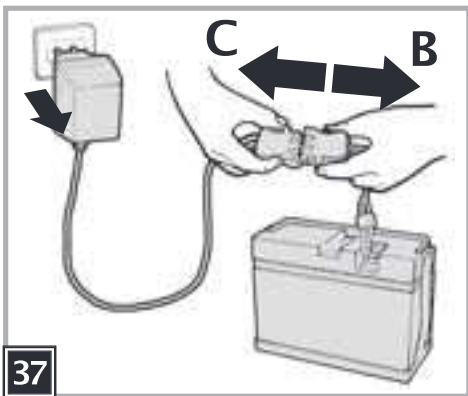

12V

DÉSERT TÉNÉRÉ

Model Number IGMC0004

b = blu
bk = nero
r = rosso
w = bianco

b = blue
bk = black
r = red
w = white

b = bleu
bk = noir
r = rouge
w = blanc

b = blau
bk = schwarz
r = rot
w = weiß

b = azul
bk = negro
r = rojo
w = blanco