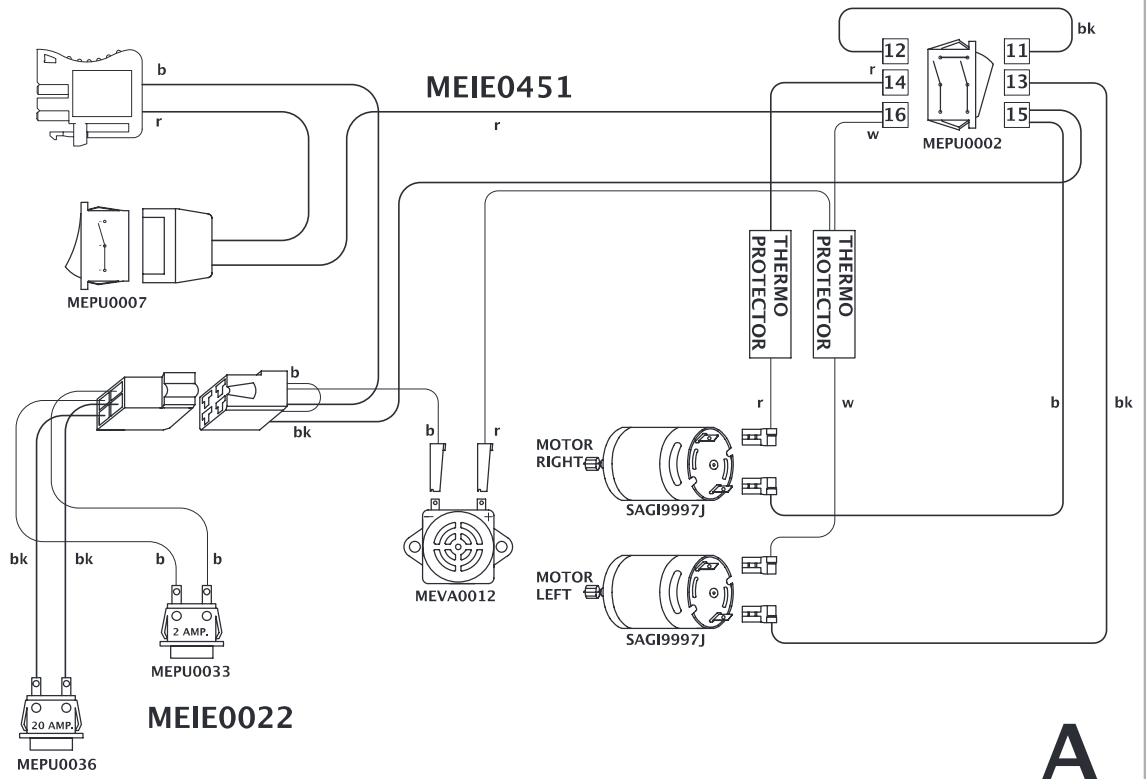

b = blu
bk = nero
r = rosso
w = bianco

b = blue
bk = black
r = red
w = white

b = bleu
bk = noir
r = rouge
w = blanc

b = blau
bk = schwarz
r = rot
w = weiß

b = azul
bk = negro
r = rojo
w = blanco

b = azul
bk = preto
r = vermelho
w = branco

b = moder
bk = črn
r = rdeč
w = bel

b = blå
bk = sort
r = rød
w = hvid

b = sininen
bk = musta
r = punainen
w = valkoinen

b = blå
bk = svart
r = rød
w = hvit

b = blå
bk = svart
r = rød
w = vit

b = mavi
bk = siyah
r = kırmızı
w = beyaz

b = синий
bk = черный
r = красный
w = белый

b = Μπλε
bk = Μαύρο
r = Κόκκινο
w = Άσπρο

solo per europa
only for europe
seulement pour europe
einzig für europa

solo para europa
só para Europa
samo za Evropo
Kun for Europa
Vain Eurooppaa varten

Bare for Europa
Bara för Europa
yalnızca Avrupa için
только для Европы
μόνο για την Ευρώπη