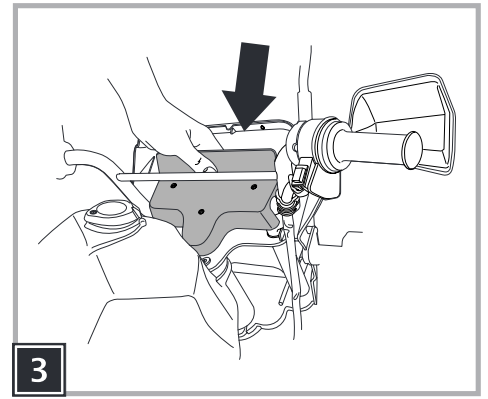

12V

DÉSERT TÉNÉRÉ

Model Number IGMC0004

b = blu
bk = nero
r = rosso
w = bianco

b = blue
bk = black
r = red
w = white

b = bleu
bk = noir
r = rouge
w = blanc

b = blau
bk = schwarz
r = rot
w = weiß

b = azul
bk = negro
r = rojo
w = blanco