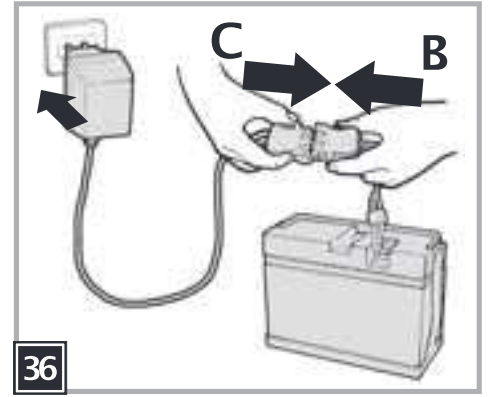

12V

DÉSERT TÉNÉRÉ

Model Number IGMC0004

b = blu
bk = nero
r = rosso
w = bianco

b = blue
bk = black
r = red
w = white

b = bleu
bk = noir
r = rouge
w = blanc

b = blau
bk = schwarz
r = rot
w = weiß

b = azul
bk = negro
r = rojo
w = blanco