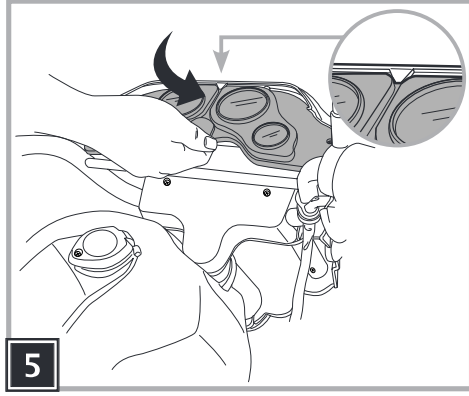

12V

DÉSERT TÉNÉRÉ

Model Number IGMC0004

b = blu
bk = nero
r = rosso
w = bianco

b = blue
bk = black
r = red
w = white

b = bleu
bk = noir
r = rouge
w = blanc

b = blau
bk = schwarz
r = rot
w = weiß

b = azul
bk = negro
r = rojo
w = blanco