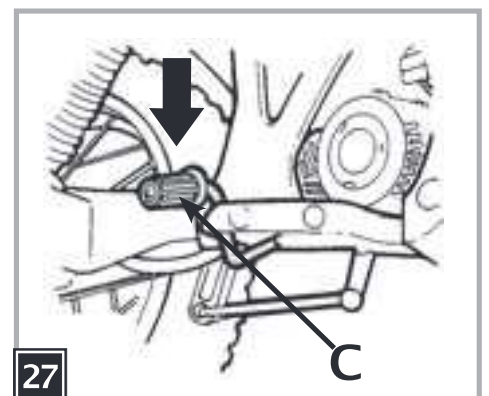

12V

DÉSERT TÉNÉRÉ

Model Number IGMC0004

b = blu
bk = nero
r = rosso
w = bianco

b = blue
bk = black
r = red
w = white

b = bleu
bk = noir
r = rouge
w = blanc

b = blau
bk = schwarz
r = rot
w = weiß

b = azul
bk = negro
r = rojo
w = blanco