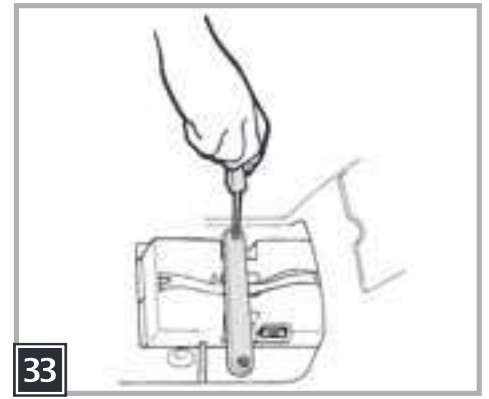

12V

DÉSERT TÉNÉRÉ

Model Number IGMC0004

b = blu
bk = nero
r = rosso
w = bianco

b = blue
bk = black
r = red
w = white

b = bleu
bk = noir
r = rouge
w = blanc

b = blau
bk = schwarz
r = rot
w = weiß

b = azul
bk = negro
r = rojo
w = blanco