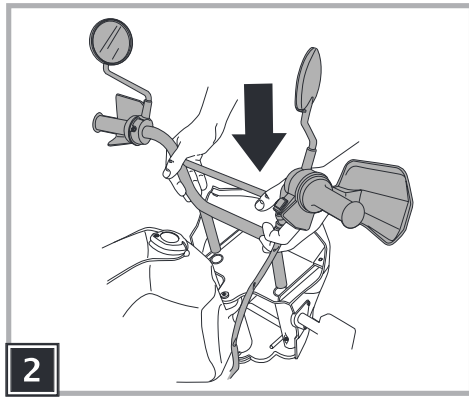

12V

DÉSERT TÉNÉRÉ

Model Number IGMC0004

b = blu
bk = nero
r = rosso
w = bianco

b = blue
bk = black
r = red
w = white

b = bleu
bk = noir
r = rouge
w = blanc

b = blau
bk = schwarz
r = rot
w = weiß

b = azul
bk = negro
r = rojo
w = blanco