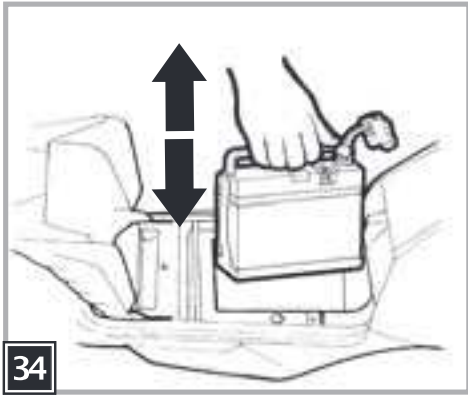

12V

DÉSERT TÉNÉRÉ

Model Number IGMC0004

b = blu
bk = nero
r = rosso
w = bianco

b = blue
bk = black
r = red
w = white

b = bleu
bk = noir
r = rouge
w = blanc

b = blau
bk = schwarz
r = rot
w = weiß

b = azul
bk = negro
r = rojo
w = blanco