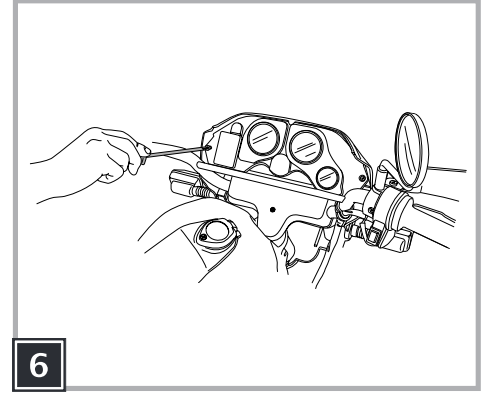

12V

DÉSERT TÉNÉRÉ

Model Number IGMC0004

b = blu
bk = nero
r = rosso
w = bianco

b = blue
bk = black
r = red
w = white

b = bleu
bk = noir
r = rouge
w = blanc

b = blau
bk = schwarz
r = rot
w = weiß

b = azul
bk = negro
r = rojo
w = blanco