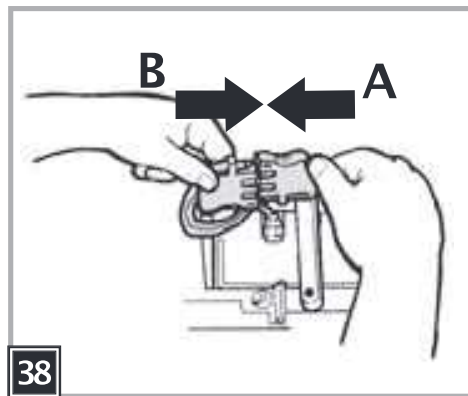

12V

DÉSERT TÉNÉRÉ

Model Number IGMC0004

b = blu
bk = nero
r = rosso
w = bianco

b = blue
bk = black
r = red
w = white

b = bleu
bk = noir
r = rouge
w = blanc

b = blau
bk = schwarz
r = rot
w = weiß

b = azul
bk = negro
r = rojo
w = blanco