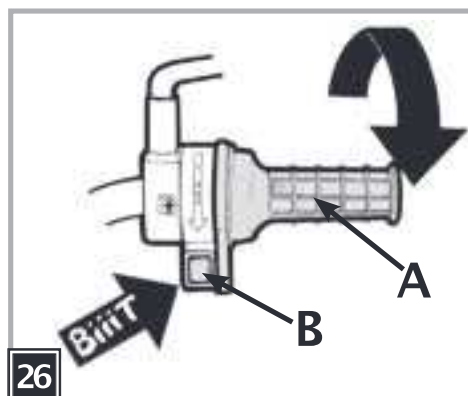

12V

DÉSERT TÉNÉRÉ

Model Number IGMC0004

b = blu
bk = nero
r = rosso
w = bianco

b = blue
bk = black
r = red
w = white

b = bleu
bk = noir
r = rouge
w = blanc

b = blau
bk = schwarz
r = rot
w = weiß

b = azul
bk = negro
r = rojo
w = blanco