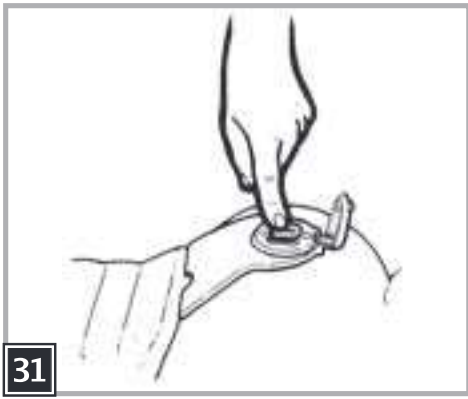

12V

DÉSERT TÉNÉRÉ

Model Number IGMC0004

b = blu
bk = nero
r = rosso
w = bianco

b = blue
bk = black
r = red
w = white

b = bleu
bk = noir
r = rouge
w = blanc

b = blau
bk = schwarz
r = rot
w = weiß

b = azul
bk = negro
r = rojo
w = blanco