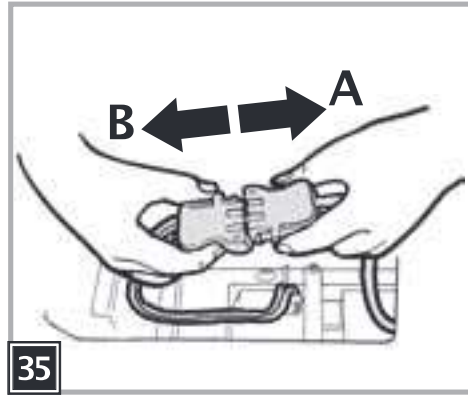

12V

DÉSERT TÉNÉRÉ

Model Number IGMC0004

b = blu
bk = nero
r = rosso
w = bianco

b = blue
bk = black
r = red
w = white

b = bleu
bk = noir
r = rouge
w = blanc

b = blau
bk = schwarz
r = rot
w = weiß

b = azul
bk = negro
r = rojo
w = blanco