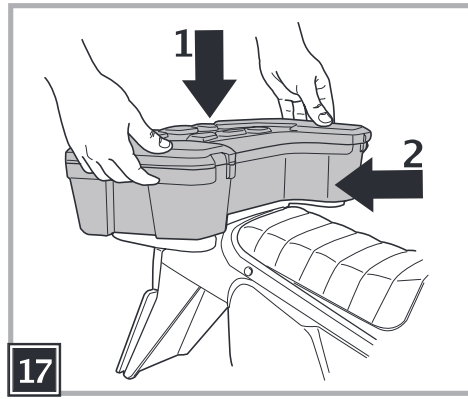

12V

DÉSERT TÉNÉRÉ

Model Number IGMC0004

b = blu
bk = nero
r = rosso
w = bianco

b = blue
bk = black
r = red
w = white

b = bleu
bk = noir
r = rouge
w = blanc

b = blau
bk = schwarz
r = rot
w = weiß

b = azul
bk = negro
r = rojo
w = blanco