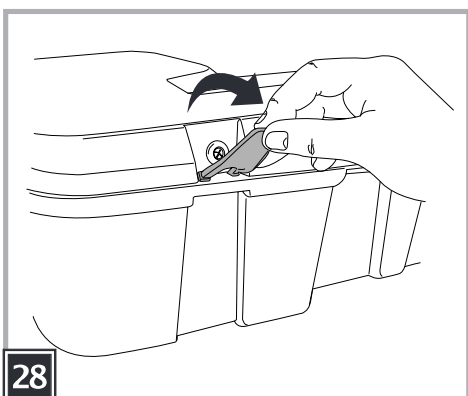

12V

DÉSERT TÉNÉRÉ

Model Number IGMC0004

b = blu
bk = nero
r = rosso
w = bianco

b = blue
bk = black
r = red
w = white

b = bleu
bk = noir
r = rouge
w = blanc

b = blau
bk = schwarz
r = rot
w = weiß

b = azul
bk = negro
r = rojo
w = blanco