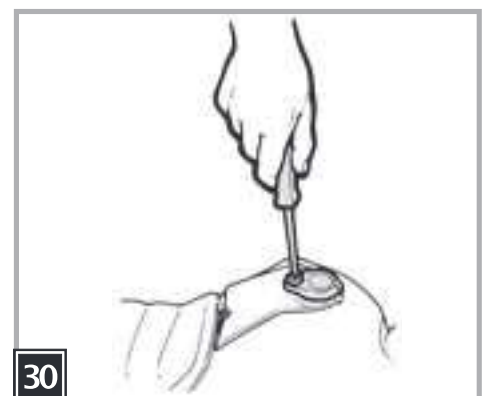

12V

DÉSERT TÉNÉRÉ

Model Number IGMC0004

b = blu
bk = nero
r = rosso
w = bianco

b = blue
bk = black
r = red
w = white

b = bleu
bk = noir
r = rouge
w = blanc

b = blau
bk = schwarz
r = rot
w = weiß

b = azul
bk = negro
r = rojo
w = blanco